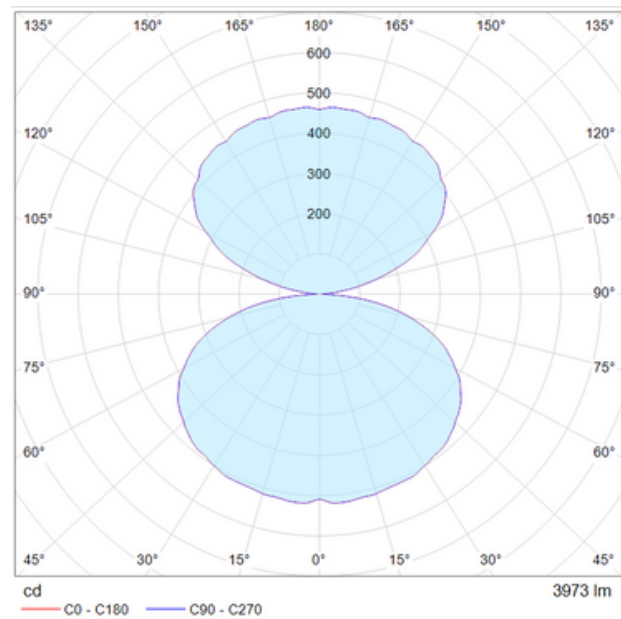

PHOTOMETRIC DISTRIBUTION

WhiteOptics LLC
243-G Quigley Blvd.
New Castle, DE 19720

302-476-2055

inquiries@whiteoptics.com
whiteoptics.com