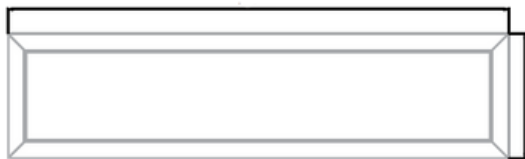

## LED Edge-lit Uplight/Downlight Pendant Luminaire WO-UDPL

- Unique LED Edge-Lit suspended pendant light providing direct and indirect light for architectural style
- Easy to install
- Energy efficient
- Utilizes WhiteOptics patented reflector technology

### Fixture Options

Product Code	Watts	Lumens	Lumens per Watt	Color	CRI
WO-UDPL-40-XX	40W	4200	105 LPW	3500k, 4000k, 5000k	>80
WO-UDPL-80-XX	80W	8400	105 LPW	3500k, 4000k, 5000k	>80

47.24 inches

7.87 inches

94.48 inches

7.87 inches

.94 inches