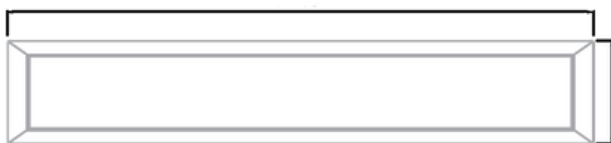

### Fixture Options

Product Code	Watts	Lumens	Lumens per Watt	Color	CRI
WO-UDPL-40-XX	40W	4200	105 LPW	3500k, 4000k, 5000k	>80
WO-UDPL-80-XX	80W	8400	105 LPW	3500k, 4000k, 5000k	>80

47.24 inches

7.87 inches

94.48 inches

7.87 inches

.94 inches