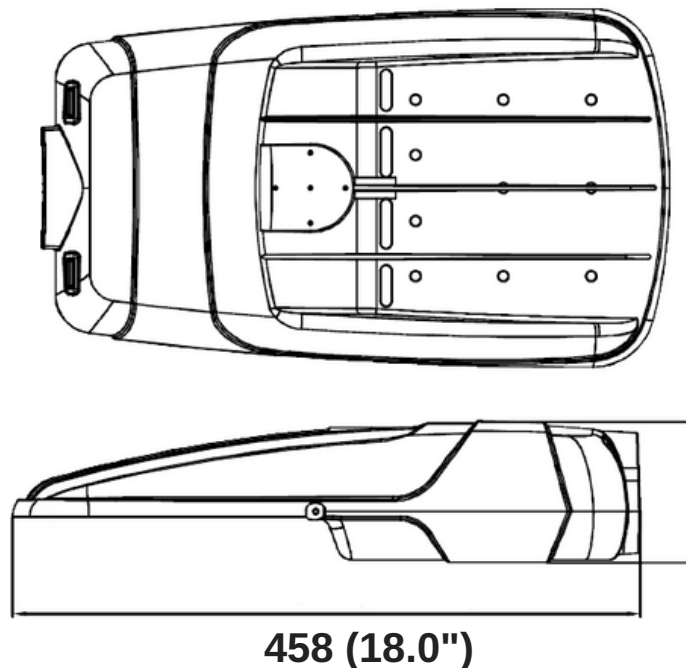

- Tool-less entry.
- Designed with 0-10V dimming capabilities
- Die cast aluminum housing with two-bolt bracket mounts to (1.66" or 2.38")
- Leveling adjustment from $\pm 5^\circ$

260 (10.2")

458 (18.0")