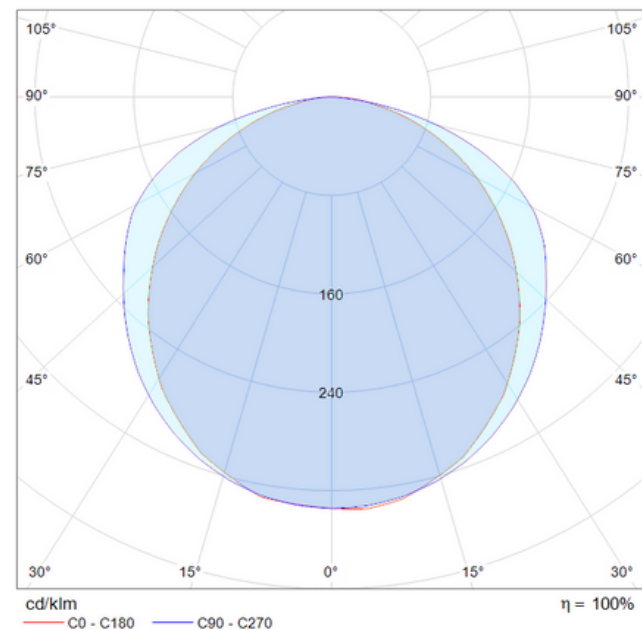

PHOTOMETRIC DISTRIBUTION

WhiteOptics LLC
243-G Quigley Blvd.
New Castle, DE 19720

302-476-2055

inquiries@whiteoptics.com
Whiteoptics.com