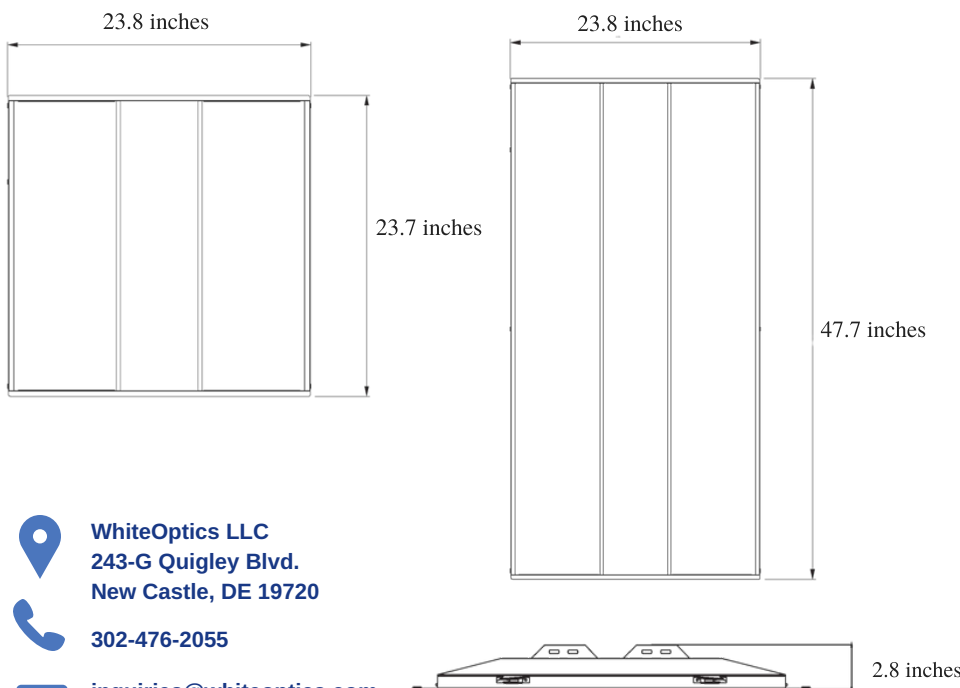

PHOTOMETRIC DISTRIBUTION

WhiteOptics LLC
243-G Quigley Blvd.
New Castle, DE 19720

302-476-2055

inquiries@whiteoptics.com
Whiteoptics.com