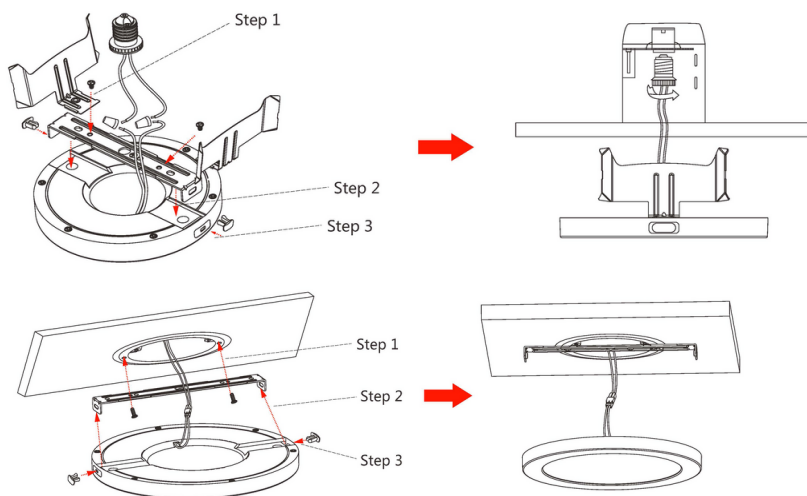

### WO-DLRP

- Unique, dimmable, thin-profile edge-lit display technology
- Uniform look
- Energy Efficient
- Easy installation
- Utilizes WhiteOptics patented reflector technology

Retrofit into existing can-light or connect directly into J-box