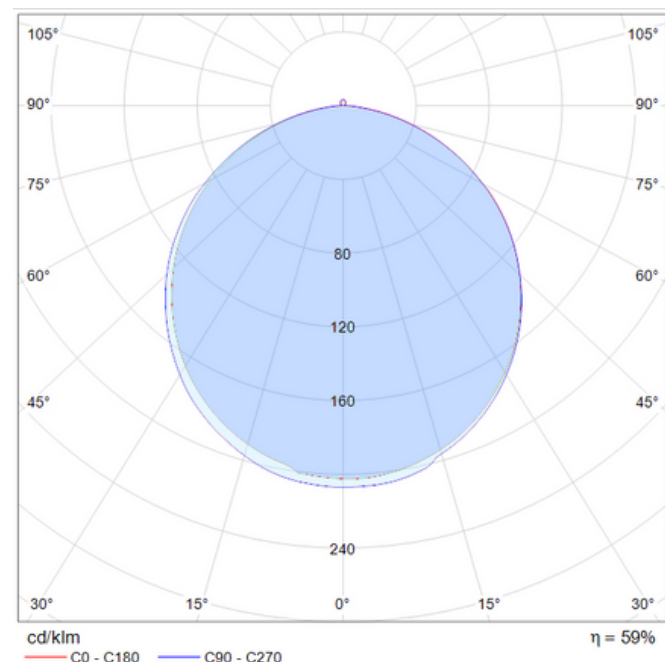

PHOTOMETRIC DISTRIBUTION

WhiteOptics LLC
243-G Quigley Blvd.
New Castle, DE 19720

302-476-2055

inquiries@whiteoptics.com
whiteoptics.com